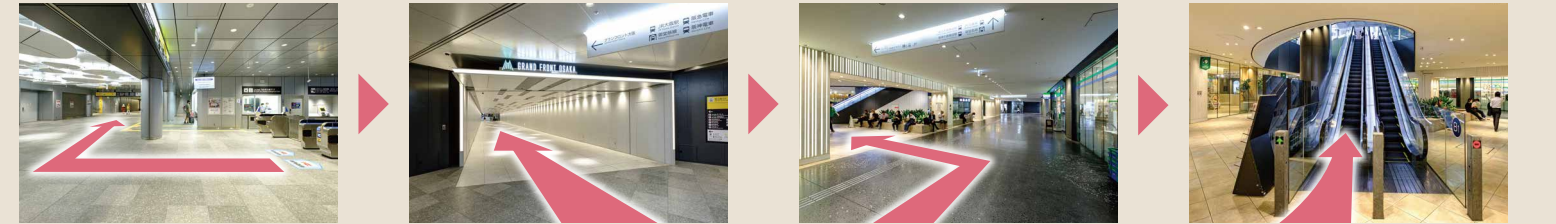

## 新阪急ホテルアネックス

Hotel new Hankyu Osaka Annex

〒530-0012, 1-8-1 Shibata, Kita-ku, Osaka  
TEL +81-6-6375-4686

● JR Osaka Station (Umekita Underground Gate) and (B) JR Osaka Station (West Gate) are connected by an underground passage.

- Exit the ticket gate at JR Osaka Station (Umekita Underground Gate) and turn right.
- Go straight toward Grand Front Osaka.
- Turn left just before the FamilyMart (convenience store) To Umekita Plaza
- B1 floor of Umekita Plaza In front of "THE CITY BAKERY" Take the escalator to the ground level.

- After getting off the escalator, turn left. Go straight toward Yodobashi Camera Multimedia Umeda.
- Turn right at the dead end. To the crosswalk in front of Yodobashi Camera Multimedia Umeda
- Cross the crosswalk and turn right.