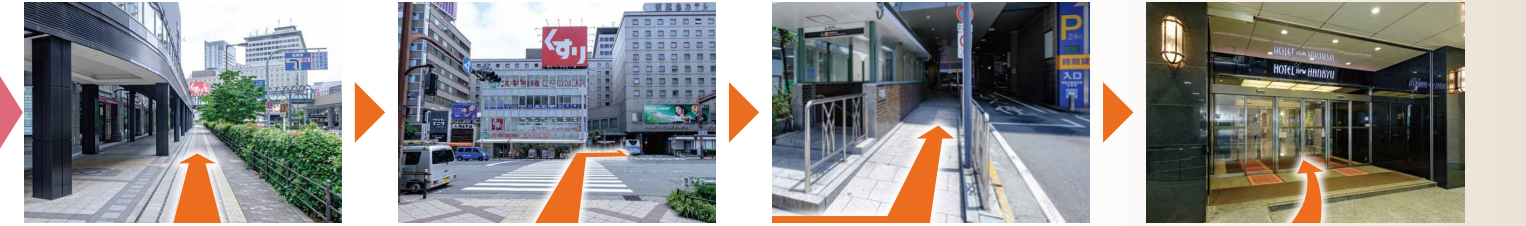

Hotel new Hankyu Osaka

1. Walk straight along the sidewalk alongside Yodobashi Camera Multimedia Umeda.
2. Cross the crosswalk in front of Sugi Pharmacy and turn right.
3. Pass by Osaka Metro Exit 1 and continue straight ahead.
4. The south entrance of Hotel new Hankyu Osaka is on the left.