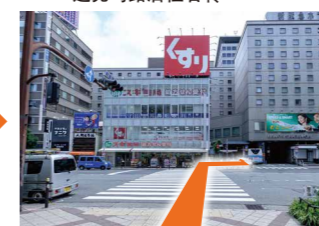

5 After getting off the escalator, turn left. Go straight toward Yodobashi Camera Multimedia Umeda.  
下扶手电梯后往左转, 往“友都八喜梅田”家电商场方向直走

6 Turn right at the dead end. To the crosswalk in front of Yodobashi Camera Multimedia Umeda  
走到了尽头就往右转, 往“友都八喜梅田”前人行横道方向走

7 Cross the crosswalk and turn right.  
走人行横道过马路后, 往右转

Directions to each hotel  
前往各家酒店的路线

## Hotel new Hankyu Osaka / 大阪新阪急酒店

8 Walk straight along the sidewalk alongside Yodobashi Camera Multimedia Umeda.  
直走“友都八喜梅田”侧面辅路

9 Cross the crosswalk in front of Sugi Pharmacy and turn right.  
在“SUGI药局”前走人行横道, 过完马路后往右转