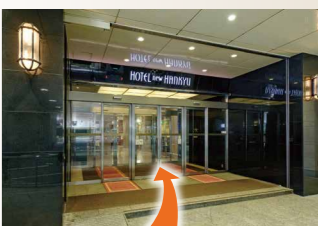

5 After getting off the escalator, turn left. Go straight toward Yodobashi Camera Multimedia Umeda.
下扶手电梯后往左转, 往"友都八喜梅田"家电商场方向直走

6 Turn right at the dead end. To the crosswalk in front of Yodobashi Camera Multimedia Umeda
走到了尽头就往右转, 往"友都八喜梅田"前人行横道方向走

7 Cross the crosswalk and turn right.
走人行横道过马路后, 往右转

Directions to each hotel
前往各家酒店的路线

Hotel new Hankyu Osaka / 大阪新阪急酒店

8 Walk straight along the sidewalk alongside Yodobashi Camera Multimedia Umeda.
直走"友都八喜梅田"侧面辅路

9 Cross the crosswalk in front of Sugi Pharmacy and turn right.
在"SUGI药局"前走人行横道, 过完马路后往右转

10 Pass by Osaka Metro Exit 1 and continue straight ahead.
沿着大阪地铁①号出口后面的辅路直走

11 The south entrance of Hotel new Hankyu Osaka is on the left.
左手边有"大阪新阪急酒店"南门

Hotel new Hankyu Osaka Annex / 大阪新阪急酒店分馆

8 Walk straight along the sidewalk alongside Yodobashi Camera Multimedia Umeda.
直走"友都八喜梅田"侧面辅路

9 Cross the crosswalk in front of Sugi Pharmacy and turn left.
在"SUGI药局"前走人行横道, 过完马路后往左转