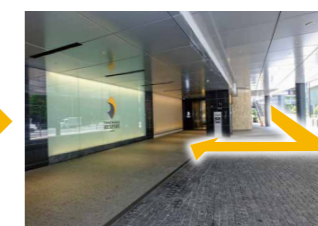

7 Cross the crosswalk, turn left and then go straight. 走人行横道过马路后, 往左边直走

Directions to each hotel
前往各家酒店的路线

Hotel Hankyu RESPIRE OSAKA / 阪急大阪龙仕柏酒店

8 Go straight alongside the building 沿着建筑物直走

9 Walk about 50 meters (1 minute) and turn right. 约走50米(1分钟)后, 往右转

10 Hotel entrance on the first floor 酒店1层门厅

11 Arrive at Hotel Hankyu RESPIRE OSAKA 抵达"阪急大阪龙仕柏酒店"

Hotel Hankyu International / 阪急国际酒店

8 Go straight alongside the building. Turn right at the Shibata-2 intersection. 沿着建筑物直走, 在"芝田2"路口往右转