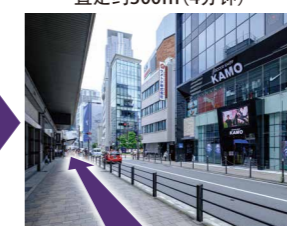

7 Cross the crosswalk, turn left and then go straight. 走人行横道过马路后, 往左边直走

Directions to each hotel
前往各家酒店的路线

Hotel Hankyu RESPIRE OSAKA / 阪急大阪龙仕柏酒店

8 Go straight alongside the building 沿着建筑物直走

9 Walk about 50 meters (1 minute) and turn right. 约走50米(1分钟)后, 往右转

10 Hotel entrance on the first floor 酒店1层门厅

11 Arrive at Hotel Hankyu RESPIRE OSAKA 抵达"阪急大阪龙仕柏酒店"

Hotel Hankyu International / 阪急国际酒店

8 Go straight alongside the building. Turn right at the Shibata-2 intersection. 沿着建筑物直走, 在"芝田2"路口往右转

9 Go straight to the Shibata-1 intersection. 直走到"芝田1"路口

10 Cross the intersection toward Hotel new Hankyu Osaka. 在路口, 往"大阪新阪急酒店"方向过马路

11 Go straight along the sidewalk next to Hotel new Hankyu Osaka. 沿着"大阪新阪急酒店"侧面直走

12 Continue straight under the elevated train tracks for about 180 meters (2 minutes) and turn left. 在高架下直走约180米(约2分钟)后往左转

13 Cross the crosswalk. 走人行横道过马路

14 Walk straight alongside Hankyu Sanbangai (shopping center) and Hankyu Kappa Yokochi for about 300 meters (4 minutes). 沿着阪急三番街、河童横丁直走约300米(4分钟)