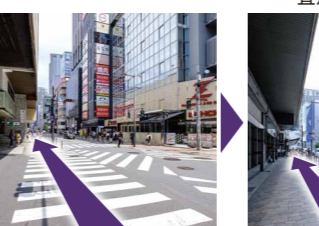

10 Hotel entrance on the first floor 酒店1层门厅

11 Arrive at Hotel Hankyu RESPIRE OSAKA 抵达"阪急大阪龙仕柏酒店"

Hotel Hankyu International / 阪急国际酒店

8 Go straight alongside the building. Turn right at the Shibata-2 intersection. 沿着建筑物直走, 在"芝田2"路口往右转

9 Go straight to the Shibata-1 intersection. 直走到"芝田1"路口

10 Cross the intersection toward Hotel new Hankyu Osaka. 在路口, 往"大阪新阪急酒店"方向过马路

11 Go straight along the sidewalk next to Hotel new Hankyu Osaka. 沿着"大阪新阪急酒店"侧面直走

12 Continue straight under the elevated train tracks for about 180 meters (2 minutes) and turn left. 在高架下直走约180米(约2分钟)后往左转

13 Cross the crosswalk. 走人行横道过马路

14 Walk straight alongside Hankyu Sanbangai (shopping center) and Hankyu Kappa Yokochi for about 300 meters (4 minutes). 沿着阪急三番街、河童横丁直走约300米(4分钟)